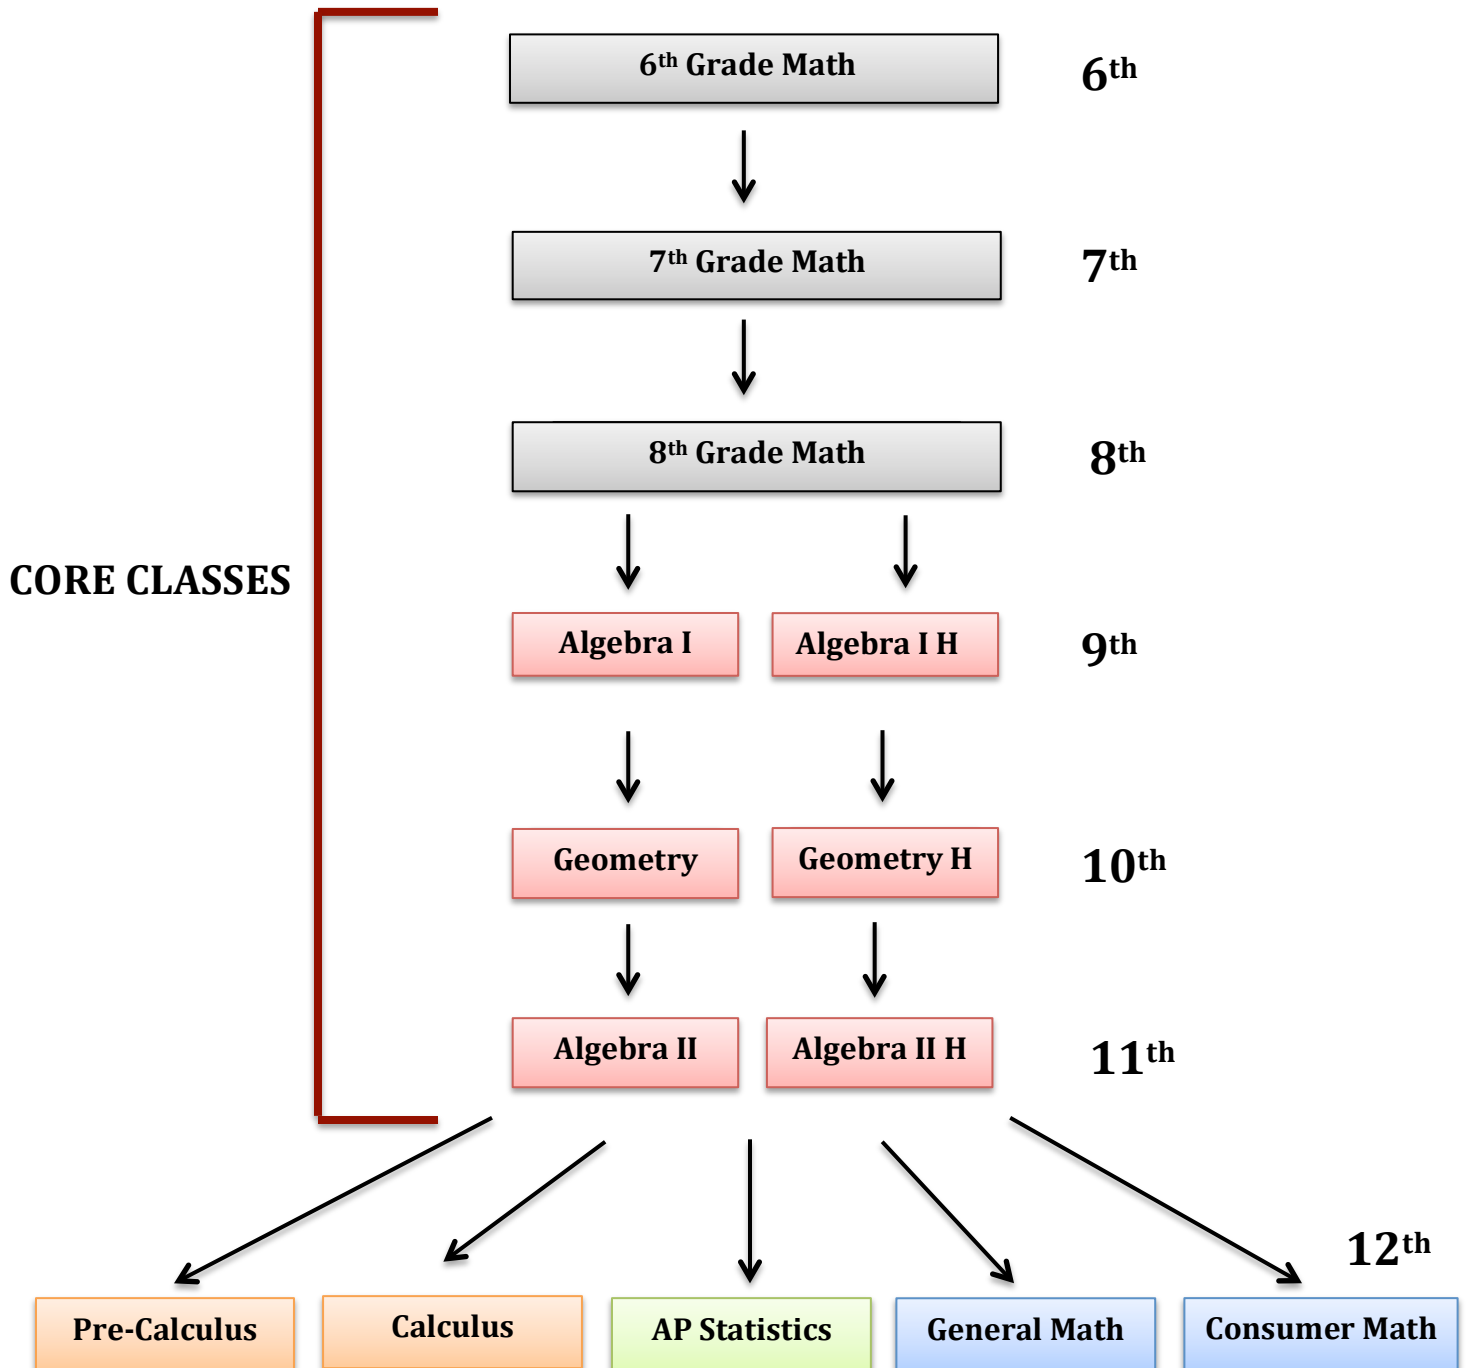

# East Orange School District Secondary Math Progression Plan

## Traditional Cohort

General and Consumer Math can be taken as early as the 10<sup>th</sup> grade.