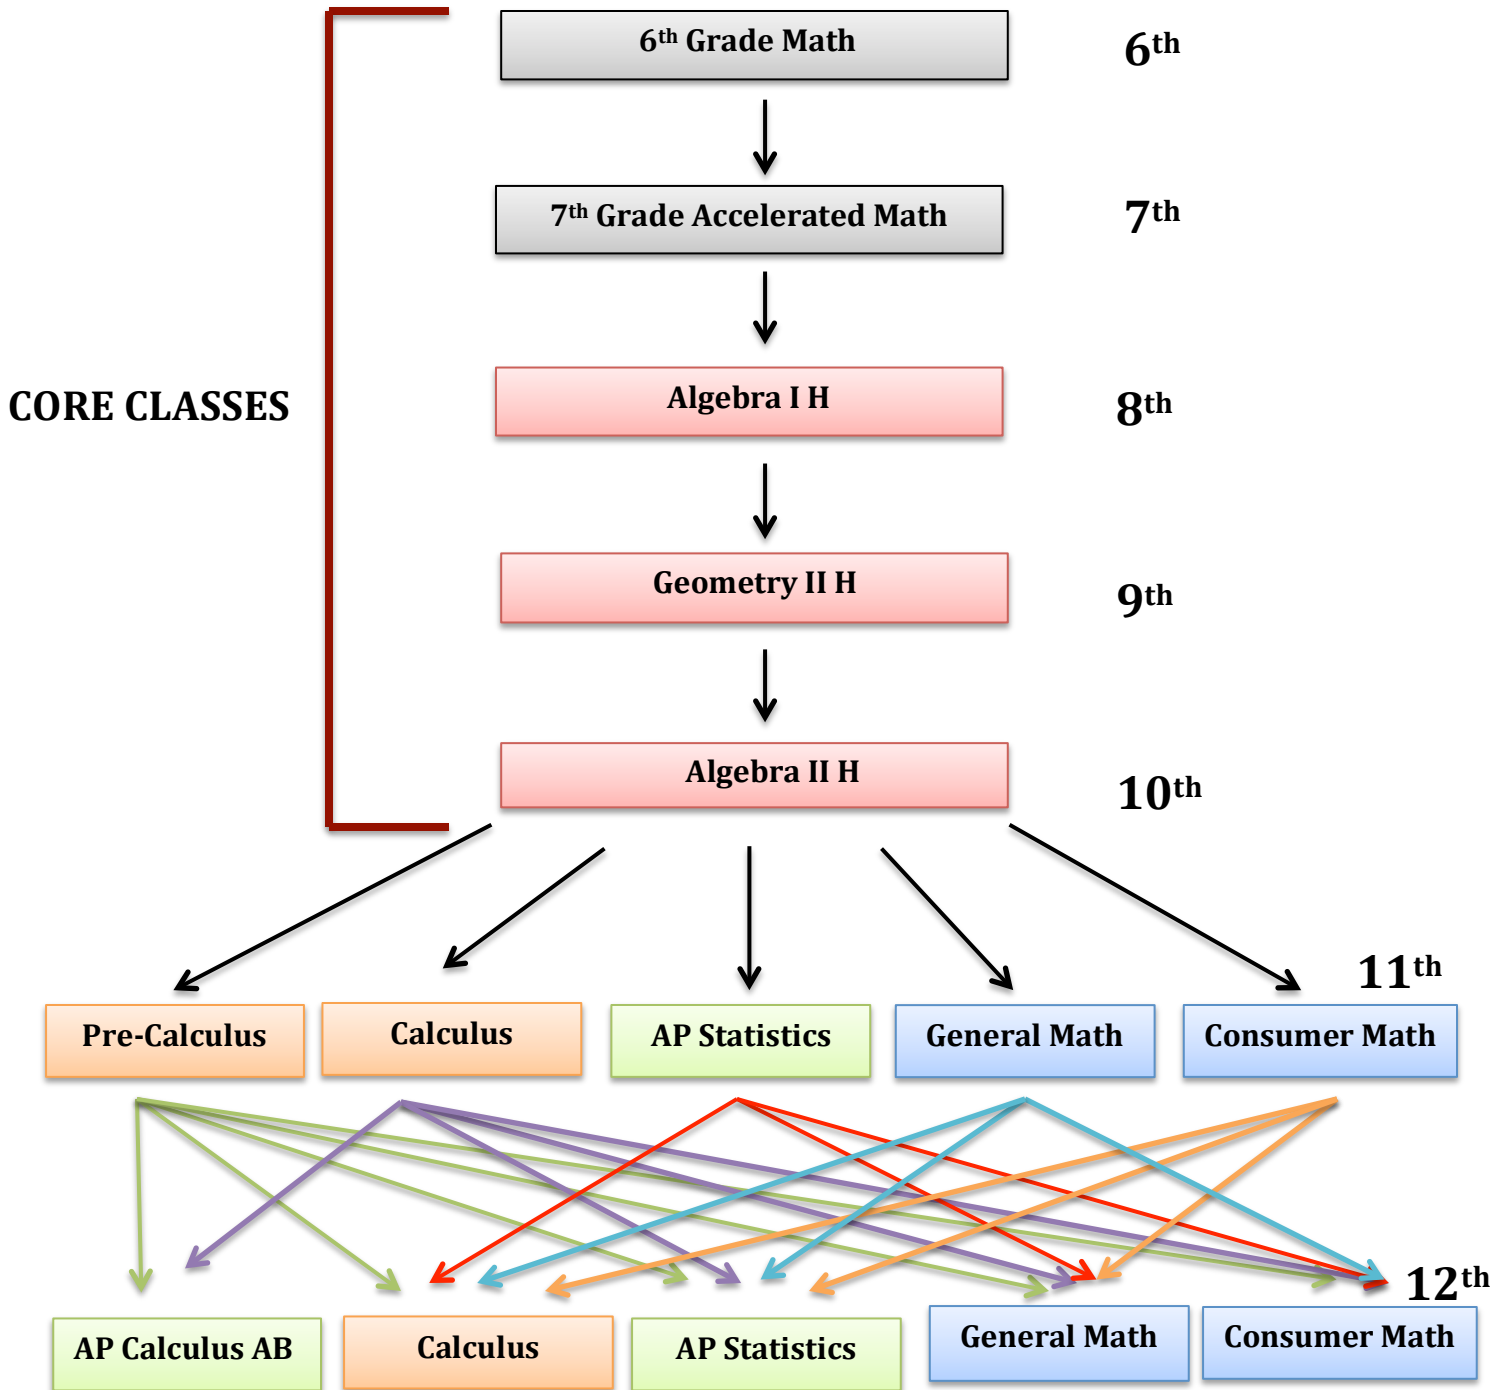

## Traditional Cohort

General and Consumer Math can be taken as early as the 10<sup>th</sup> grade.

## Secondary Math Progression Plan

**Accelerated Cohort  
75-100 Students  
District Wide**

**General and Consumer Math can be taken as early as the 10<sup>th</sup> grade.**