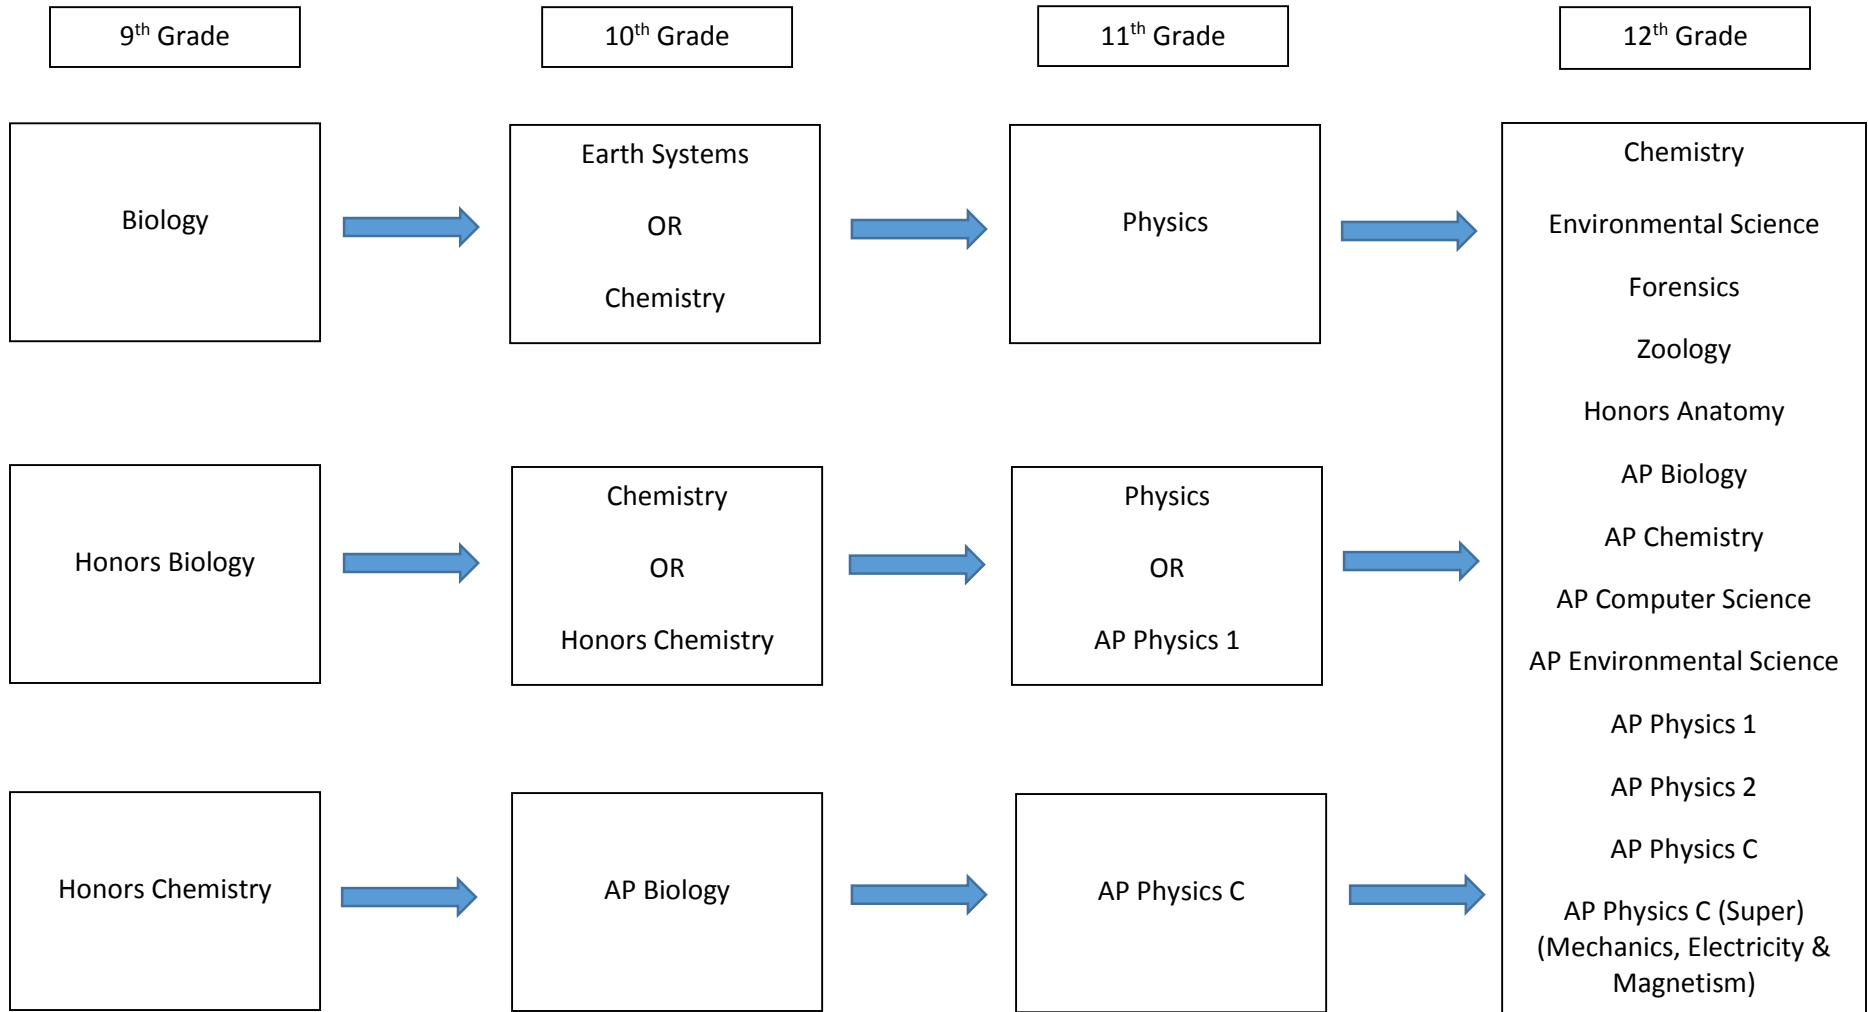

Lassiter High School Science Flow Chart 2016 – 2017

*** 4 years of science are required for graduation including 1 Biology credit, 1 Physics credit, and 2 additional science electives.

***We strongly advise that students remain in the recommended science courses throughout the entire school year.

Courses	Credit Fulfillment	Recommended Average Grades
Biology	1 Biology Credit	
Honors Biology	1 Biology Credit	
AP Biology	1 Biology Credit OR 1 Science Elective	<i>85 or better in Honors Chemistry AND Accelerated Math II</i> <i>85 or better in Honors Chemistry AND 90 or better in Math</i> <i>90 or better in on-level Chemistry AND 90 or better in Math</i>
Chemistry	1 Science Elective	<i>80 or better in on-level Biology AND 80 or better in on-level Math</i> <i>80 or better in on-level Biology AND 75 or better in Acc/Honors Math</i>
Honors Chemistry	1 Science Elective	<i>80 or better in Honors Biology AND 80 or better in on-level Math</i> <i>90 or better in on-level Biology AND 80 or better in Acc/Honors Math</i>
Earth Systems	1 Science Elective	<i>Lower than 80 in Biology</i>
AP Chemistry	1 Science Elective	<i>85 or better in Honors Chemistry AND Accelerated Math II</i> <i>85 or better in Honors Chemistry AND 90 or better in Math</i> <i>90 or better in on-level Chemistry AND 90 or better in Math</i>
AP Environmental Science (APES)	1 Science Elective	<i>90 or better in on-level Biology AND on-level Chemistry</i> <i>80 or better in Honors Biology AND 85 or better in Honors Chemistry</i> <i>80 or better in AP Biology OR 80 or better in AP Chemistry</i>