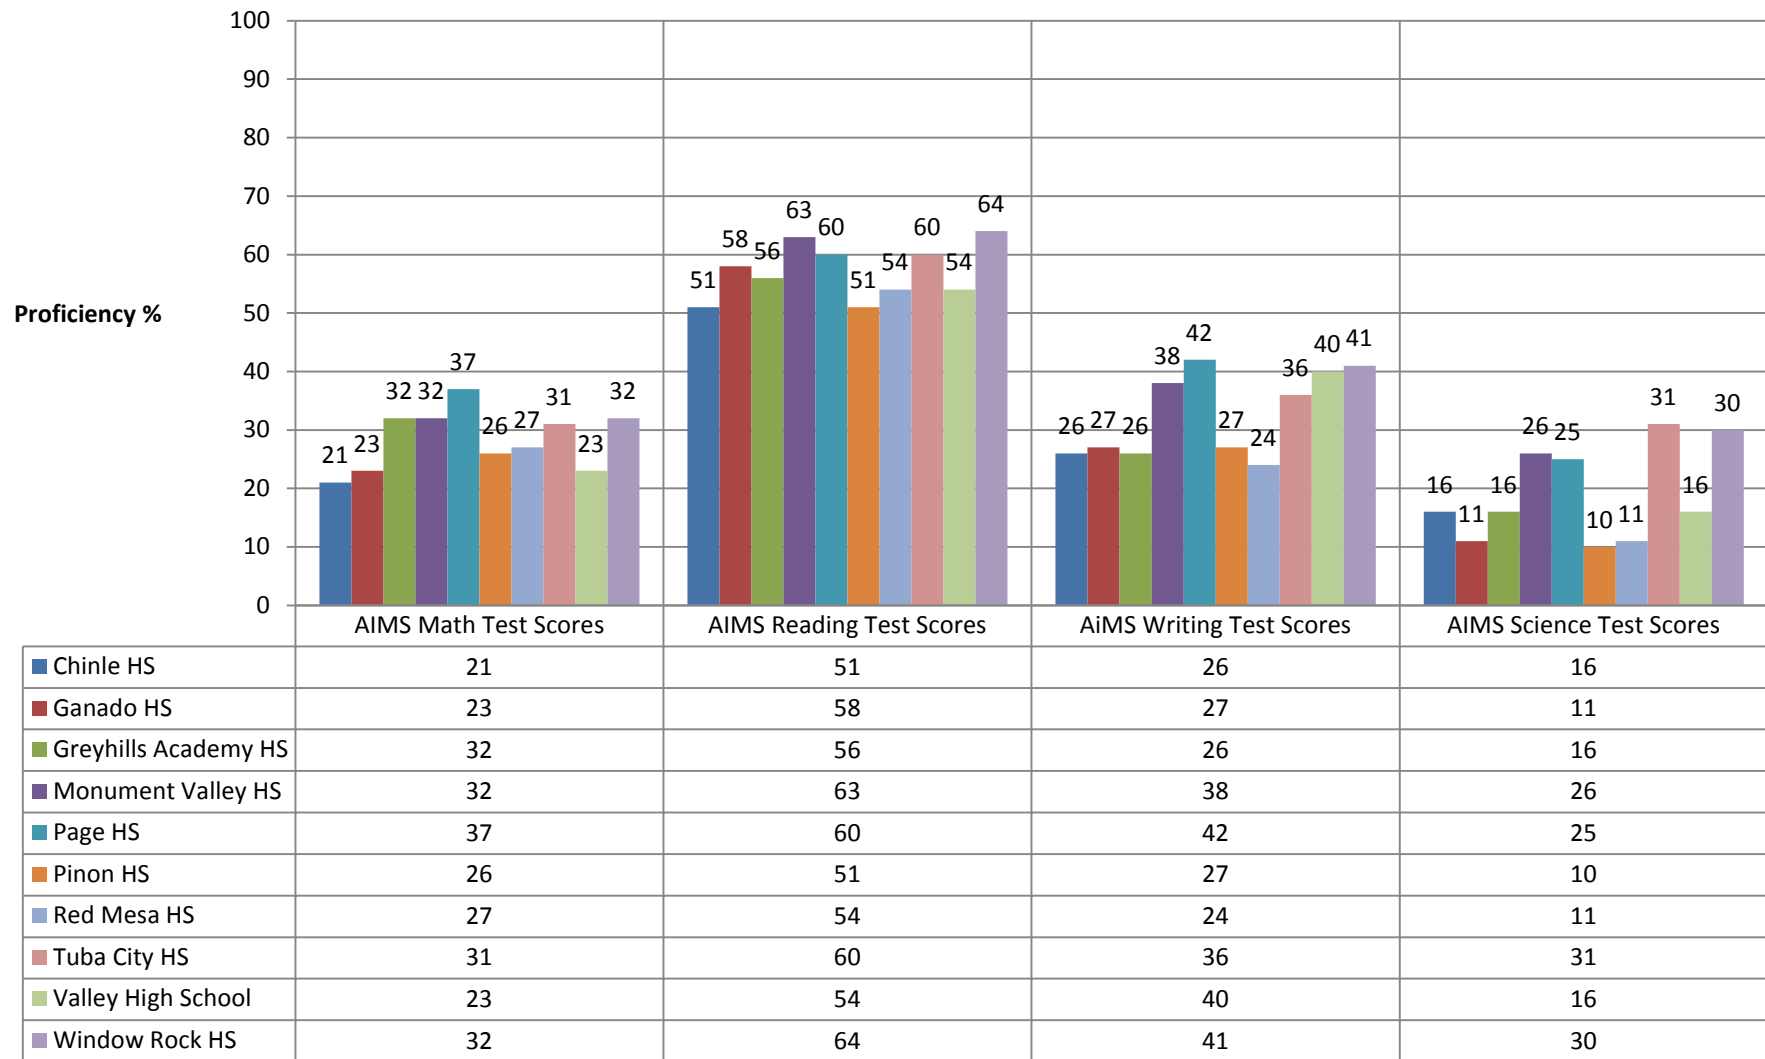

Greyhills Academy High School 2013-2014 School Year 2013 AIMS HS Test Results

High Schools

2013 AIMS Results-HS

Cohorts 2015, 2014, 2013, 2012

C 2015 only!

High School	Math Passing %	Reading Passing %	Writing Passing %	Science Passing %
-------------	----------------	-------------------	-------------------	-------------------